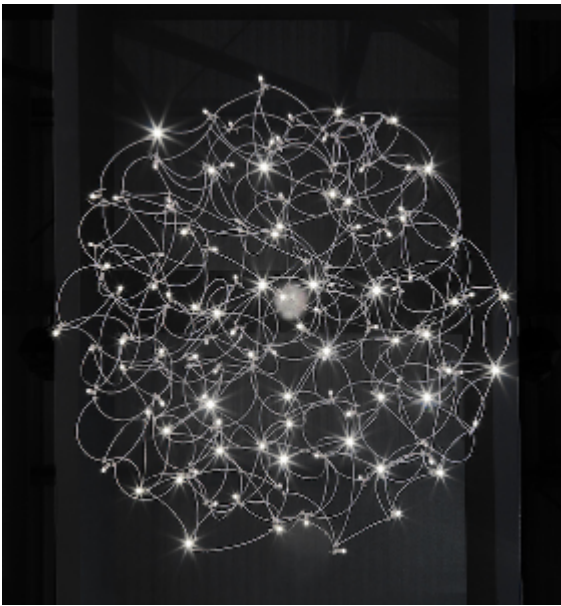

Product data sheet

Date: April 9th 2024

QUASAR

CURLLED SUSPENSION by Jan

Pauwels

Curled LEDs become CurLED. This fixture has curved metal rods that gives it a more romantic look. All the E10 LED light bulbs give the hypnotizing result of a stellar creation. Every Curled is handmade, the E10 lamps are placed randomly, making every model unique. (see model Sirio for the version with led circuit boards)

DIMENSIONS

L 125 cm 49.2 inch
H 40 cm 15.7 inch
W 40 cm 15.7 inch

LIGHTSOURCE

50 x led E10, 12V/0,33W,
2600K, 1150LM

FINISH

Nickel ● 11-8380-1E
Brass ● 11-8380-2E
Blackbrass ● 11-8380-4E

TYPE.NR

CANOPY

Ø 20 cm 7.9 inch
H 5 cm 2 inch

INCLUDED

Yes

2 5 130x65x50cm
2.5 3 34x34x17cm

CABLELENGTH

Up to 200 cm 78 inch

TYPE	Suspension
STANDARD	
OPTIONAL	Downlight led 2700K 12V – 3W. 3000K or 3500K led.
TRANSFORMER/DRIVER	SCPpower KVF-12030-TDW
DIMMING	leading and trailing edge
CLASSIFICATION	UL no IP20 yes
ENERGY LABEL	