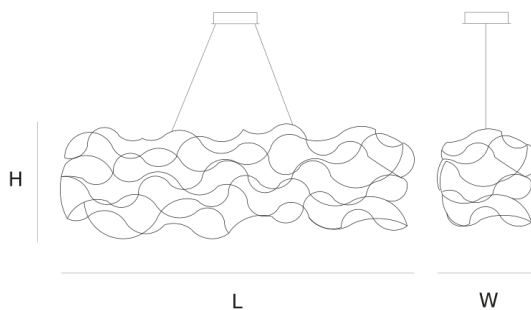

DIMENSIONS

L 125 cm 49.2 inch
H 40 cm 15.7 inch
W 40 cm 15.7 inch

LIGHTSOURCE

50 x led E10, 12V/0,33W,
2600K, 1150LM

FINISH

Nickel ● 11-8380-1E
Brass ● 11-8380-2E
Blackbrass ● 11-8380-4E

TYPE.NR

CANOPY

Ø 20 cm 7.9 inch
H 5 cm 2 inch

INCLUDED

Yes

2 5 130x65x50cm
2.5 3 34x34x17cm

CABLELENGTH

Up to 200 cm 78 inch

TYPE	Suspension
STANDARD	
OPTIONAL	Downlight led 2700K 12V – 3W. 3000K or 3500K led.
TRANSFORMER/DRIVER	SCPpower KVF-12030-TDW
DIMMING	leading and trailing edge
CLASSIFICATION	UL no IP20 yes
ENERGY LABEL	